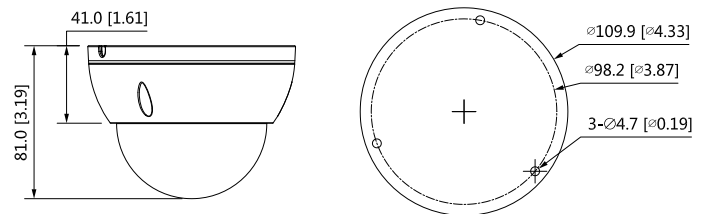

## Structure

Casing	Metal
Dimensions	81 mm × Φ109.9 mm (3.2" × Φ4.3")
Net Weight	0.35 kg (0.7 lb)
Gross Weight	0.50 kg (1.1 lb)

## Dimensions (mm[inch])